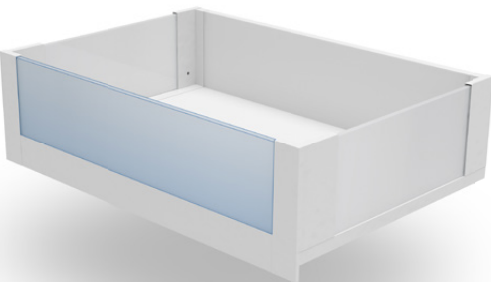

Glass panel for internal front, high / Стеклопанель внутреннего фасада, высокий

new

	H mm	L mm		
PB-AXISPRO-GLASS-PAWEW-C1	139	1200	white белый	steel сталь
PB-AXISPRO-GLASS-PAWEW-C2			anthracite антрацит