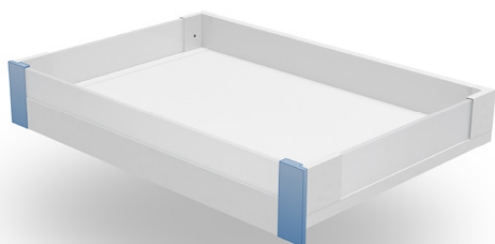

Inner front connector low / Соединитель передней панели, низкий

new

PB-AXISPRO-GLASS-WEWMOCA1		white белый	steel сталь
PB-AXISPRO-GLASS-WEWMOCA		anthracite антрацит	
PB-AXISPRO-GLASS-WEWMOCA2		black чёрный