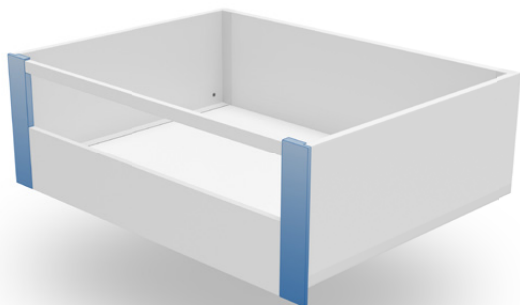

Inner front connector extra high / Соединитель передней панели, очень высокий

new

PB-AXISPRO-WEWMOCD1		white белый	steel сталь
PB-AXISPRO-WEWMOCD		anthracite антрацит	
PB-AXISPRO-WEWMOCD2		black чёрный