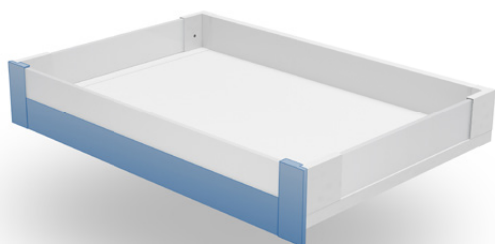

Set for low inside drawer / Набор для внутреннего нижнего ящика

new

	L mm		
PB-AXISPRO-GLASS-ZEWEW-A1	1200	white белый	steel сталь
PB-AXISPRO-GLASS-ZEWEW-A		anthracite антрацит