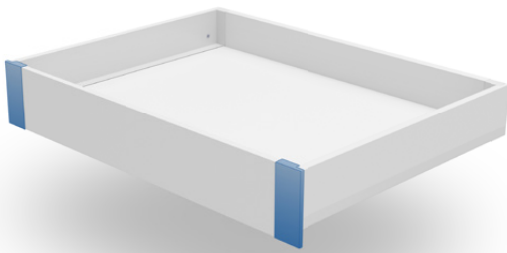

Inner front connector low / Соединитель передней панели, низкий

new

PB-AXISPRO-WEWMOCA1		white белый	steel сталь
PB-AXISPRO-WEWMOCA		anthracite антрацит	
PB-AXISPRO-WEWMOCA2		black чёрный