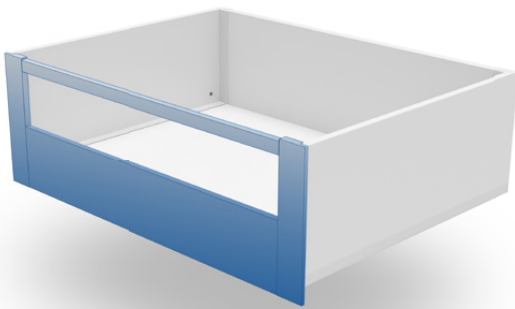

Set for very extra inside drawer / Набор для очень высокого внутреннего ящика

new