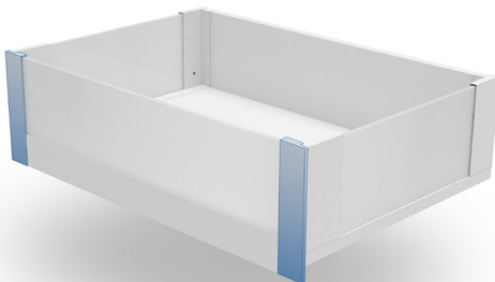

Inner front connector high / Соединитель передней панели, высокий

new

PB-AXISPRO-GLASS-WEWMOCC1		white белый	steel сталь
PB-AXISPRO-GLASS-WEWMOCC		anthracite антрацит	
PB-AXISPRO-GLASS-WEWMOCC2		black чёрный