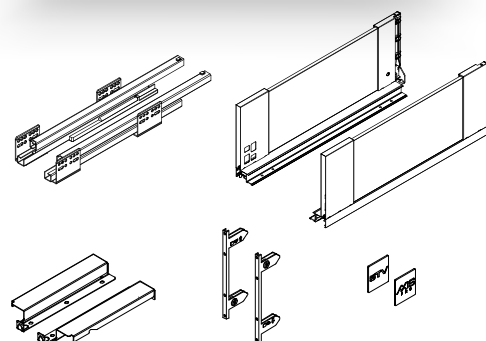

AXIS PRO

soft close with glass sides

new

H168

PB-AXISPRO-GLASS-KPL300C1	300	white белый
PB-AXISPRO-GLASS-KPL350C1	350	
PB-AXISPRO-GLASS-KPL400C1	400	
PB-AXISPRO-GLASS-KPL450C1	450	
PB-AXISPRO-GLASS-KPL500C1	500	
PB-AXISPRO-GLASS-KPL550C1	550	
PB-AXISPRO-GLASS-KPL300C	300	anthracite антрацит
PB-AXISPRO-GLASS-KPL350C	350	
PB-AXISPRO-GLASS-KPL400C	400	
PB-AXISPRO-GLASS-KPL450C	450	
PB-AXISPRO-GLASS-KPL500C	500	
PB-AXISPRO-GLASS-KPL550C	550	
PB-AXISPRO-GLASS-KPL300C2	300	black чёрный
PB-AXISPRO-GLASS-KPL350C2	350	
PB-AXISPRO-GLASS-KPL400C2	400	
PB-AXISPRO-GLASS-KPL450C2	450	
PB-AXISPRO-GLASS-KPL500C2	500	
PB-AXISPRO-GLASS-KPL550C2	550