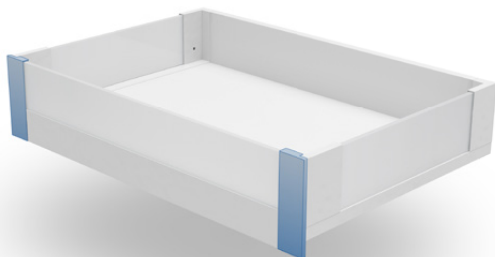

Inner front connector medium / Соединитель передней панели, средний

new

PB-AXISPRO-GLASS-WEWMOCB1		white белый	steel сталь
PB-AXISPRO-GLASS-WEWMOCB		anthracite антрацит