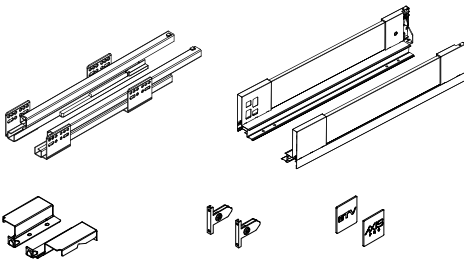

Low drawer set A / Низкий ящик А

AXIS PRO

soft close with glass sides

new