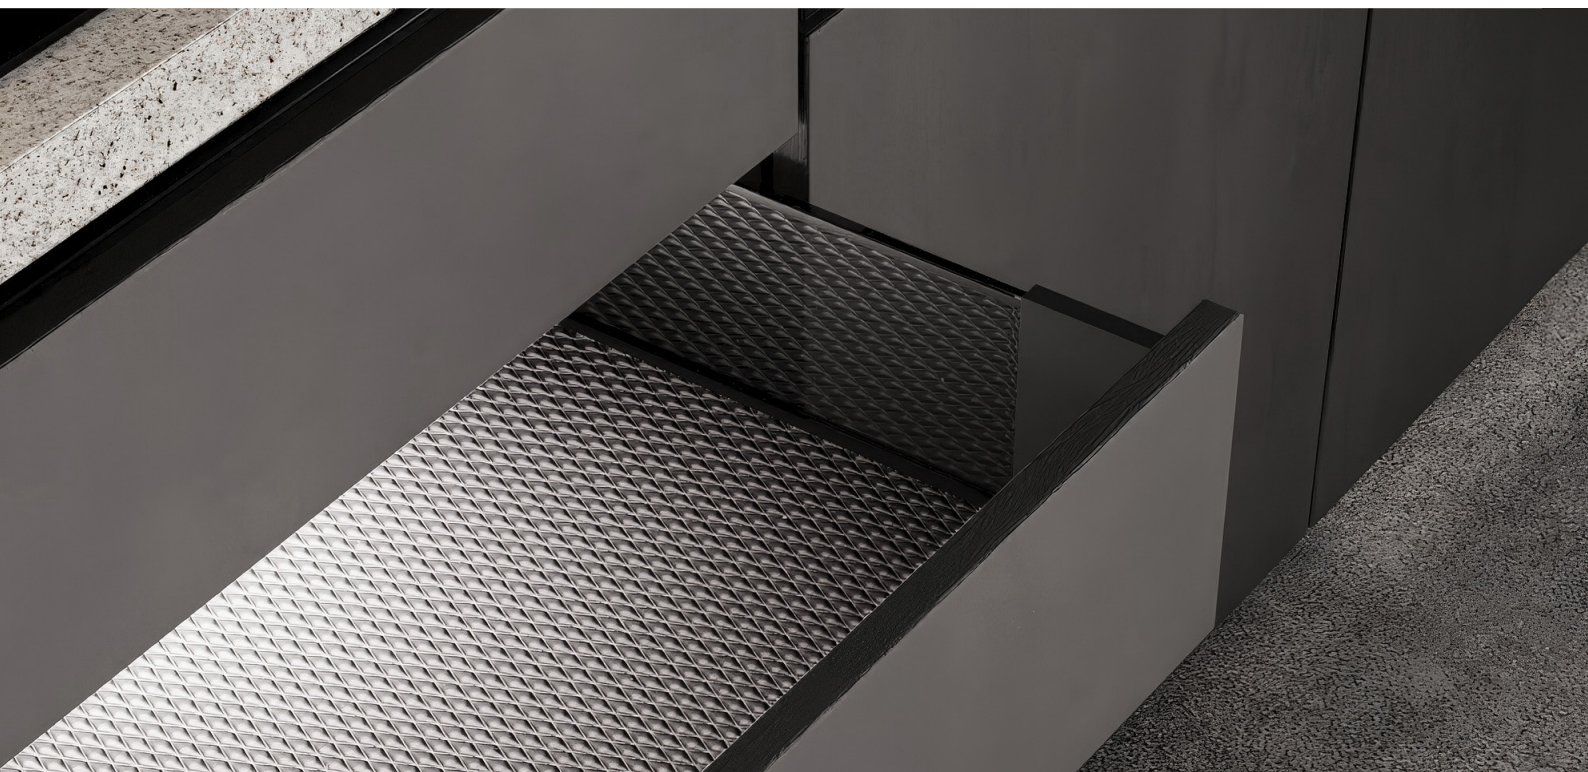

PB-AXISPRO-GLASS-KPL300A1		300	white белый
PB-AXISPRO-GLASS-KPL350A1		350	
PB-AXISPRO-GLASS-KPL400A1		400	
PB-AXISPRO-GLASS-KPL450A1		450	
PB-AXISPRO-GLASS-KPL500A1		500	
PB-AXISPRO-GLASS-KPL550A1		550	
PB-AXISPRO-GLASS-KPL300A		300	anthracite антрацит
PB-AXISPRO-GLASS-KPL350A		350	
PB-AXISPRO-GLASS-KPL400A		400	
PB-AXISPRO-GLASS-KPL450A		450	
PB-AXISPRO-GLASS-KPL500A		500	
PB-AXISPRO-GLASS-KPL550A		550	black чёрный
PB-AXISPRO-GLASS-KPL300A2		300	
PB-AXISPRO-GLASS-KPL350A2		350	
PB-AXISPRO-GLASS-KPL400A2		400	
PB-AXISPRO-GLASS-KPL450A2		450	
PB-AXISPRO-GLASS-KPL500A2		500	
PB-AXISPRO-GLASS-KPL550A2		550