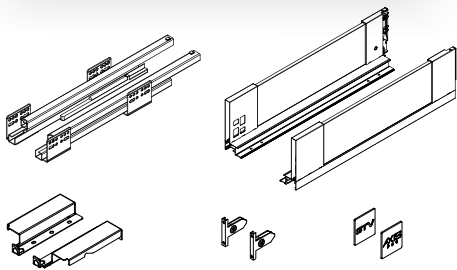

Medium drawer set B / Средний ящик B

AXIS PRO

soft close with glass sides

new

H120

PB-AXISPRO-GLASS-KPL300B1	300	white белый
PB-AXISPRO-GLASS-KPL350B1	350	
PB-AXISPRO-GLASS-KPL400B1	400	
PB-AXISPRO-GLASS-KPL450B1	450	
PB-AXISPRO-GLASS-KPL500B1	500	
PB-AXISPRO-GLASS-KPL550B1	550	
PB-AXISPRO-GLASS-KPL300B	300	anthracite антрацит
PB-AXISPRO-GLASS-KPL350B	350	
PB-AXISPRO-GLASS-KPL400B	400	
PB-AXISPRO-GLASS-KPL450B	450	
PB-AXISPRO-GLASS-KPL500B	500	
PB-AXISPRO-GLASS-KPL550B	550	

High drawer set C / Высокий ящик C