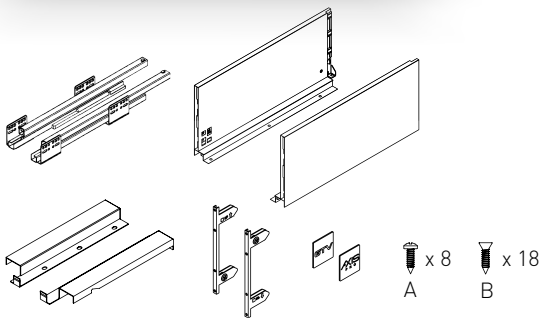

Extra high drawer set D / Очень высокий ящик D

AXIS PRO

soft close

new

H200